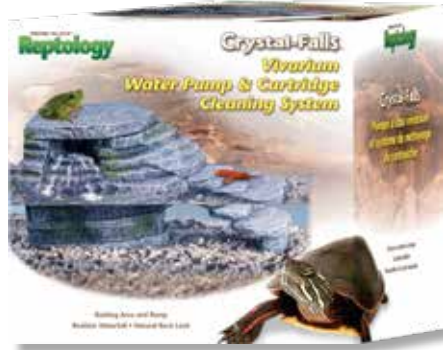

REP178
(Replacement Filters)
Replacement Carbon Cartridge
For REP190
0-30172-08529-1