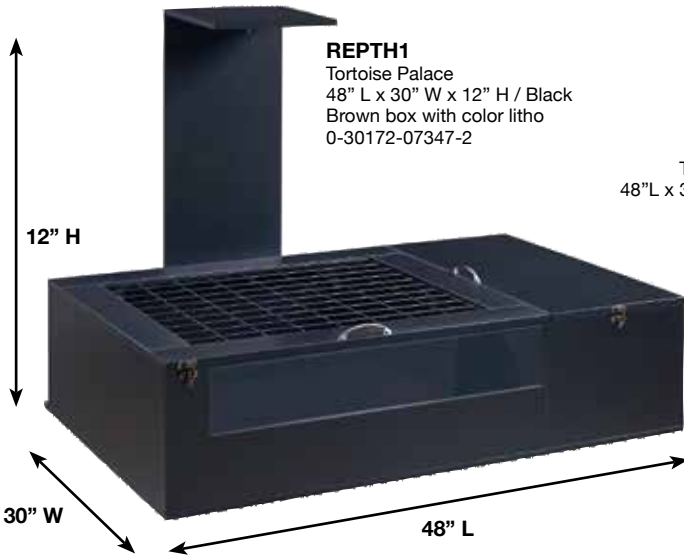

TORTOISE PALACE

REPTH1
Tortoise Palace
48" L x 30" W x 12" H / Black
Brown box with color litho
0-30172-07347-2

REPTH1S
Tortoise Palace Stand
48"L x 30" W x 29" H / Black
0-30172-07333-5