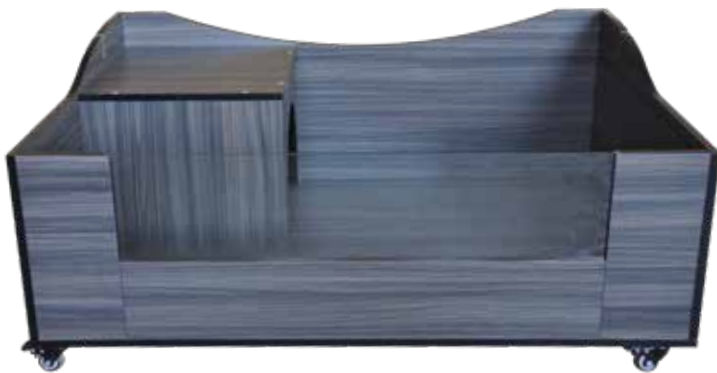

REPTH4
Turtle Habitat
Dimensions: 45" x 30" x 14"
High Front/17" High Back
114.3 cm x 76.2 cm x
35.5cm High in the Front
43.2cm High in the Back
Brown Box with Color Litho
0-30172-10179-3