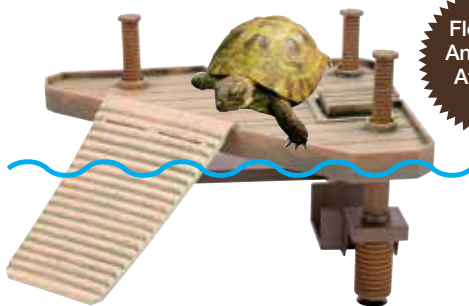

REP601
Turtle Pier Floating
Basking Platform / Medium
Floats up and down at water level
11 1/2" x 9 1/2"
(with extension up to 12" high)
Full color box
0-30172-06088-5

TURTLE PLATFORMS & PIERS

**Floats Up
And Down
At Water
Level**